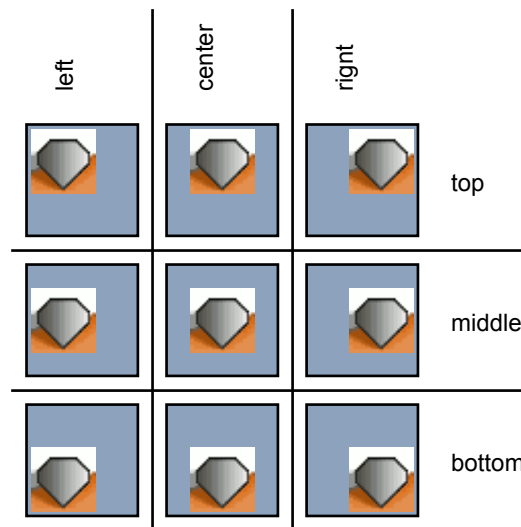

## Picture Properties

This report shows the possible options and settings of the picture properties.

Scale option: use scalefactor (100%)  
with different alignments

Scale option: fit to frame

Scale option: fit to width

Scale option: fit to height

Image Cropping