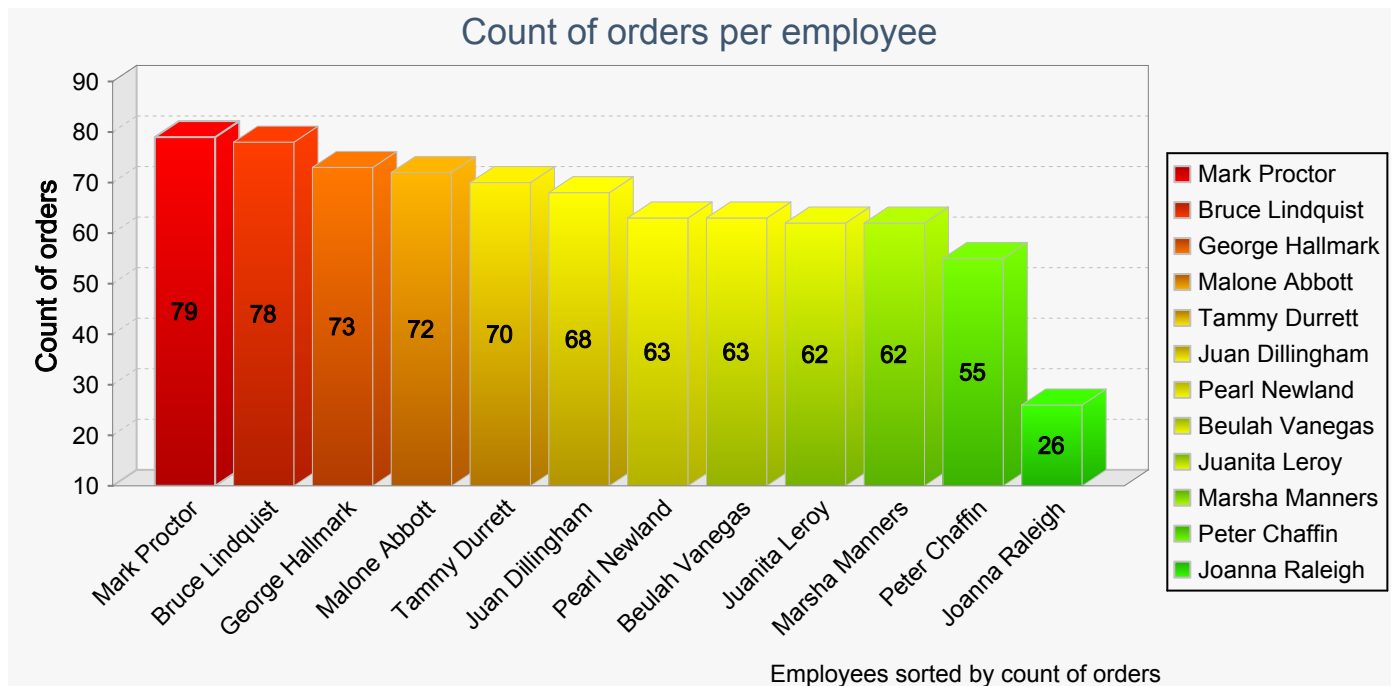

Bar Charts

This report shows the usage of bar charts and stacked bar charts in reports.

Employee name	Count of orders
Mark Proctor	79
Bruce Lindquist	78
George Hallmark	73
Malone Abbott	72
Tammy Durrett	70
Juan Dillingham	68
Beulah Vanegas	63
Pearl Newland	63
Marsha Manners	62
Juanita Leroy	62
Peter Chaffin	55
Joanna Raleigh	26