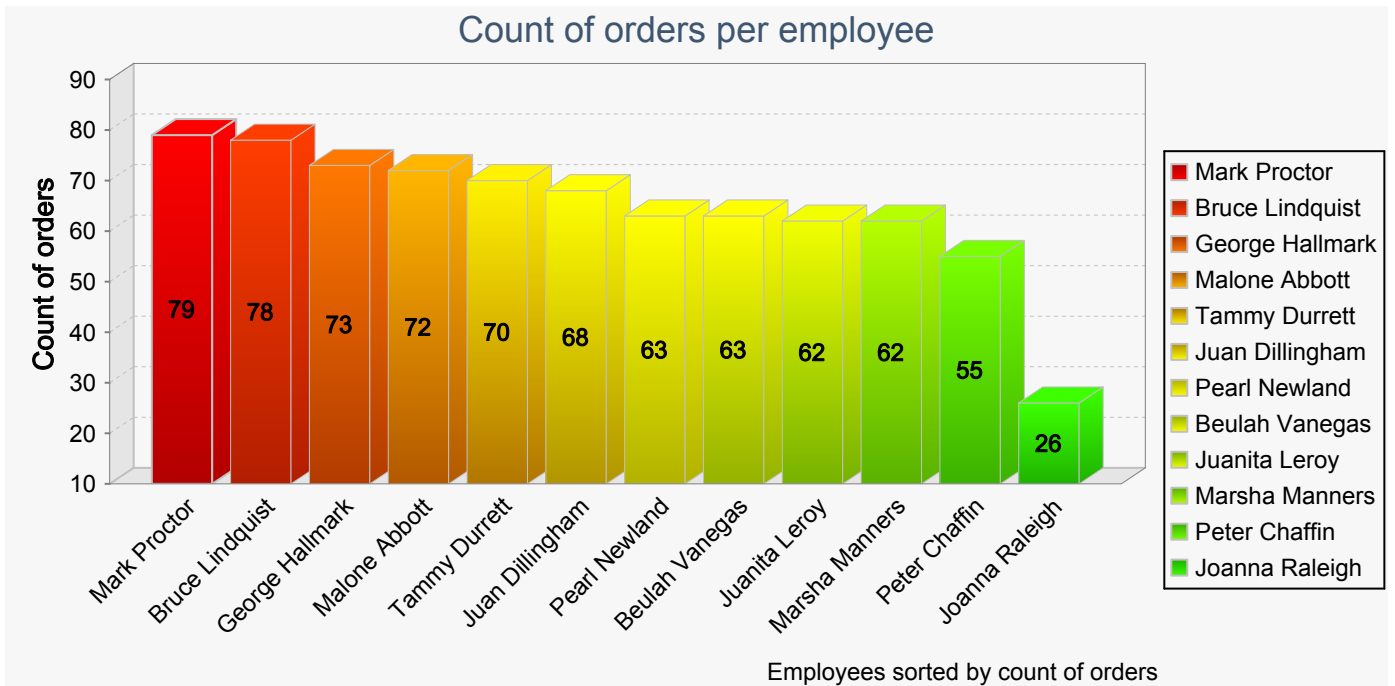

## Bar Charts

This report shows the usage of bar charts and stacked bar charts in reports.

Employee name	Count of orders
Mark Proctor	79
Bruce Lindquist	78
George Hallmark	73
Malone Abbott	72
Tammy Durrett	70
Juan Dillingham	68
Beulah Vanegas	63
Pearl Newland	63
Marsha Manners	62
Juanita Leroy	62
Peter Chaffin	55
Joanna Raleigh	26