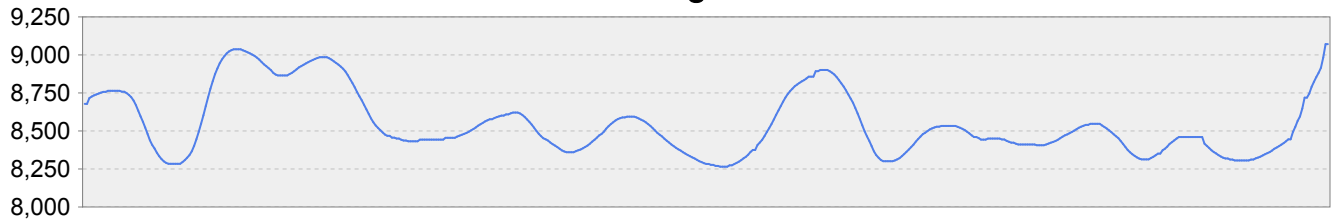

Y-Axis Progress